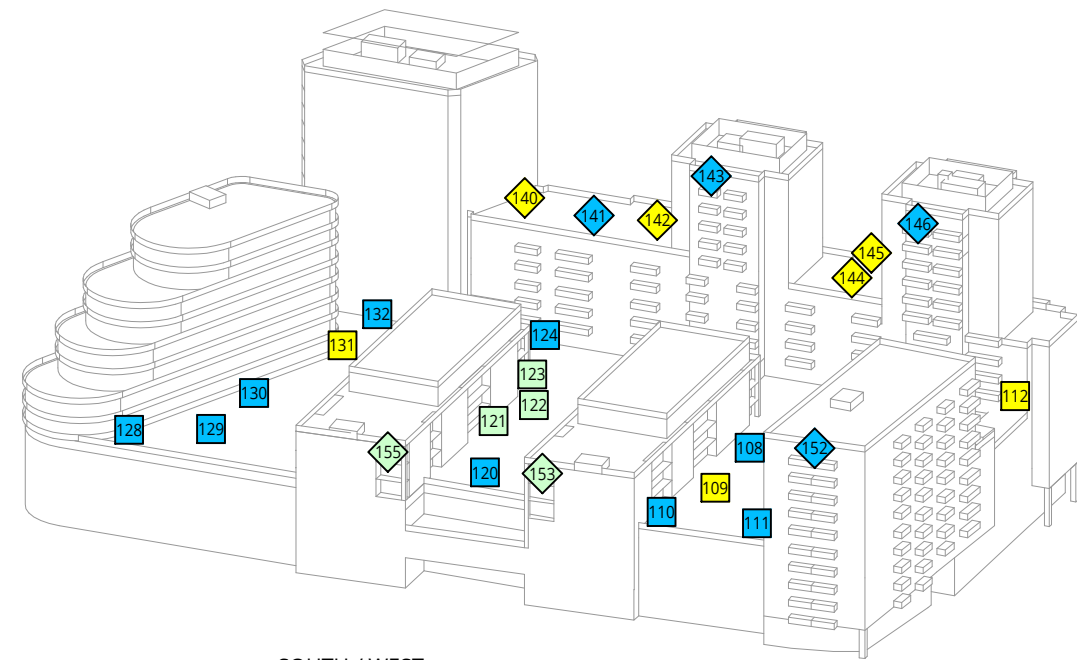

SOUTH / EAST

SOUTH / WEST

NORTH / WEST

NORTH / EAST

LEGEND:	
LDDC COMFORT CATEGORIES:	
Sitting	
Standing	
Strolling	
Walking	
Uncomfortable	
SENSOR LOCATION:	
	Ground Level
	Podium Level
	Balcony/Roof Level

**Pedestrian Wind Comfort Conditions - Isometric Views**  
 Configuration 2: Proposed Development with Existing Surrounding Buildings  
 Summer Season

Homebase Syon Lane - London, UK

Drawn by: JLF Figure: 8

Approx. Scale @A3: 1:1250

Date Revised: Dec. 13, 2019

Project #1902372